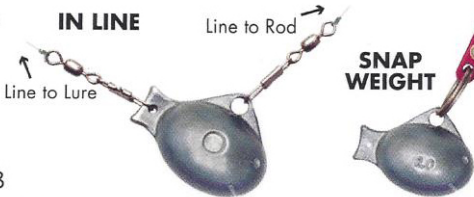

OR20 1 1/2

**For SNAP & IN LINE
Applications**

**TWO 1 1/2 oz.
PRO GUPPY WEIGHT**

offshoretackle.com

WARNING: This product contains less than 1% lead, a chemical known to cause cancer, birth defects, and other reproductive harm. Wash your hands after handling this product.

OR20 1 1/2

GUPPY WEIGHT RIGGING SUGGESTIONS

(Snap Swivels, Split Ring, & OR16 Snap Weight Clip Not Included)

DIVE CHARTS

SCAN. TROLL. CATCH FISH.

Dive Charts and other information
always available 24/7 on our website
www.offshoretackle.com