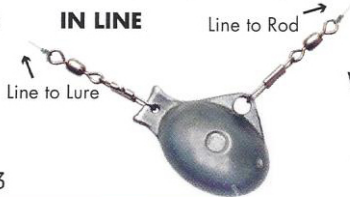

OR20 1

**For SNAP & IN LINE
Applications**

**THREE 1 oz.
PRO GUPPY WEIGHT**

offshoretackle.com

WARNING: This product contains less than 1% lead, a chemical known to cause cancer, birth defects, and other reproductive harm. Wash your hands after handling this product.

OR20 1

GUPPY WEIGHT RIGGING SUGGESTIONS

(Snap Swivels, Split Ring, & OR16 Snap Weight Clip Not Included)

IN LINE

SNAP WEIGHT

DIVE CHARTS

SCAN. TROLL CATCH FISH.

Dive Charts and other information always available 24/7 on our website www.offshoretackle.com