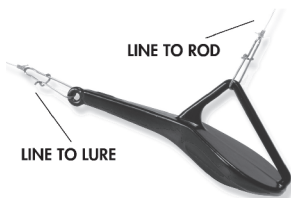

## For **IN LINE** Applications

HOW TO VIDEO

SCAN. TROLL. CATCH FISH.

DIVE CHARTS

SCAN. TROLL. CATCH FISH.

**WARNING:** This product contains less than 1% lead, a chemical known to cause cancer, birth defects, and other reproductive harm. Wash your hands after handling this product.

**WHEN A FISH BITES, FRONT  
SNAP SLIDES DOWN WHILE  
FIGHTING FISH!**